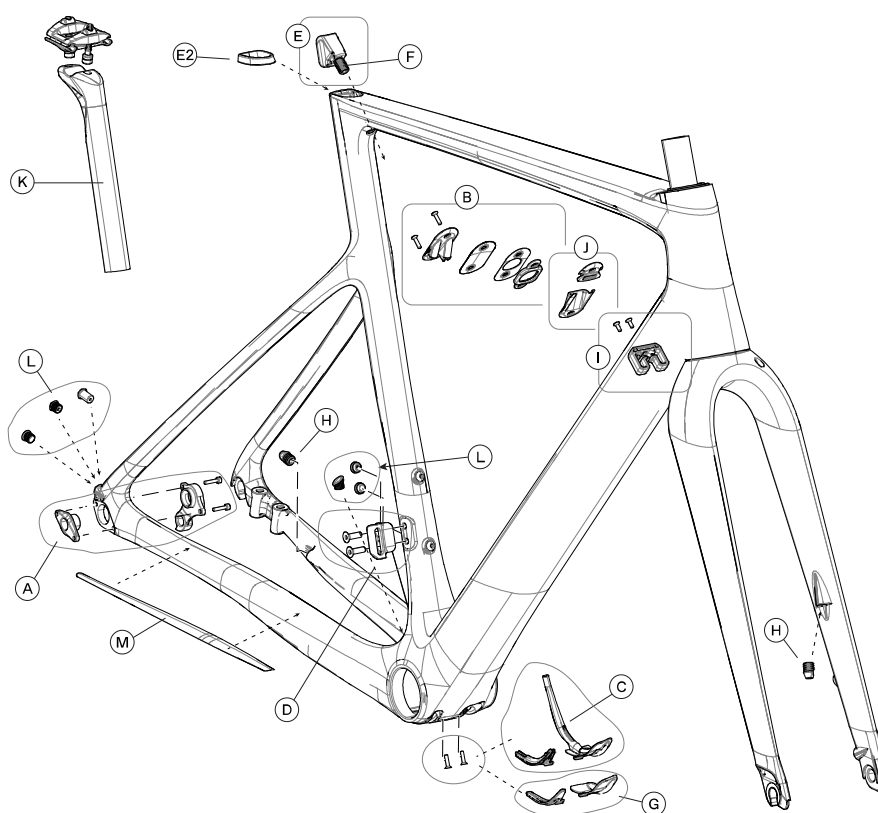

## SuperSix EVO CX/SE

2021-2022

## Specifications

Item	Specification
Head Tube	UPR: 1-1/8 in LWR: 1.5 in
Headset	IS42 Top IS 52 Bottom 45/36
Bottom Bracket: Type/Width	PF30A/83mm
Front Derailleur	Braze-on
Seat Post: Dia./Binder /torque	27 KNØT/Internal Wedge/ 6 Nm
▲ Min. Frame Seat Post Insert	65 mm
Max. Frame Seat post Insert Depth	44cm/190mm 51cm/230mm 54cm/237mm 56cm/260mm 58cm/268mm
Tire Size x Max. Tire Width (measured)	700c x 44mm

Item	Specification
Brakes: Mount Type / Min./Max. Rotor Dia.	FT:Flat Mount 140mm/160mm RR:Flat Mount 140mm/160mm
Axles: Type/Length	FT:100x12mmx1.0P Speed Release, 119mm Overall Length RR: 142x12mmx1.0P Speed Release, 167mm Overall Length
Ai Offset	Rear wheel: 6mm Offset to NDS
Fork Offset	55mm
Steerer Length	300mm
▲ Intended Use	ASTM Condition 2, General Purpose Riding
▲ Max. Weight Limit: Total (Rider+All Equipment)	330lbs/150kg

## Replacement Parts

ID	Part Number	Description
A	K33071	Derailleur Hanger TA ST 2P 086
B	K32160	S6 EVO/CAAD13 Down Tube Cable Guide
C	K32150	E255920+E256046 Cable Guide
D	K33081	S6 CX SE FD Mount
E	K26141	S6 EVO Int Seat Binder v2
E2	K26070	Silicone Seatpost Grommet D Shape
F	K26040	KNØT 27 Seat Binder Screw
G	K32161	BB Guide Covers
H	KP449/	Rubber Brake Housing Grommets